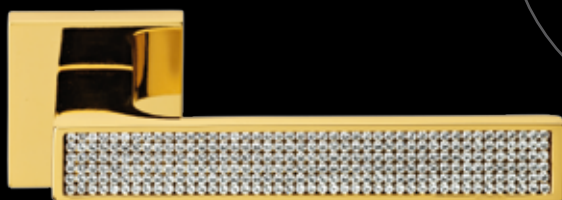

 LINEACALI[®]

ZEN MESH

Made with
**CRYSTAL
LIZZY**
SWAROVSKI ELEMENTS

CR

CS

OZ

ZEN MESH

Made with
**CRYSTAL
LIZZY**
SWAROVSKI ELEMENTS