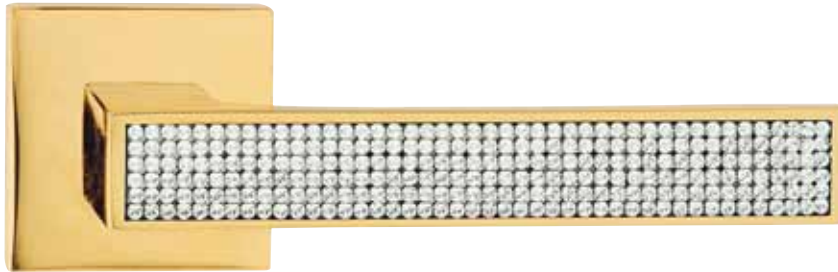

 LINEACALI[®]

ZEN MESH

Made with
**CRYSTAL
LIZZY**
SWAROVSKI ELEMENTS

CR

CS

OZ

ZEN MESH

Made with
**CRYSTAL
LIZZY**
SWAROVSKI ELEMENTS