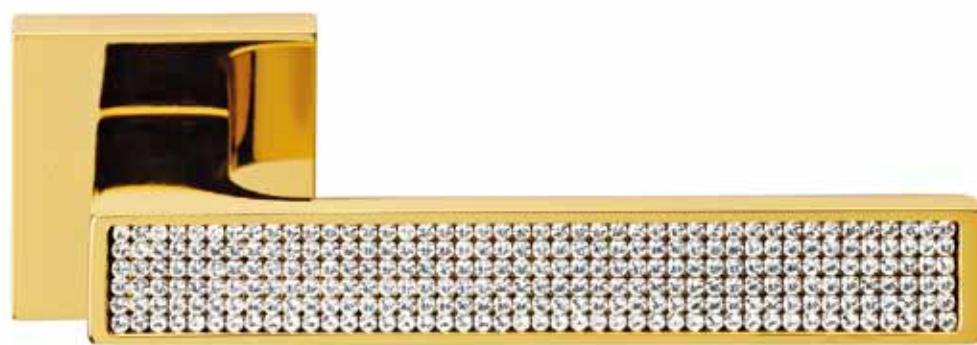

 LINEACALI[®]

ZEN MESH

Made with
**CRYSTAL
LIZZY**
SWAROVSKI ELEMENTS

CR

CS

OZ

ZEN MESH

Made with
**CRYSTAL
LIZZY**
SWAROVSKI ELEMENTS