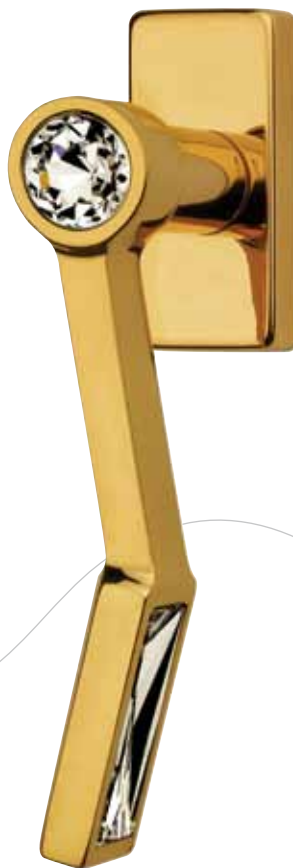

 LINEACALI[®]

VIOLA

Patented Design

Made with
**CRYSTAL
LIZY**
SWAROVSKI ELEMENTS

1220 RB 102

1220 DK

1220 MN