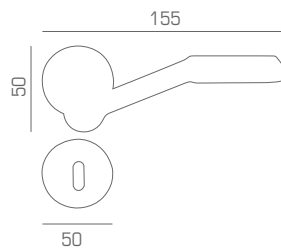

 LINEACALI[®]

VIOLA

Patented Design

Made with
**CRYSTAL
LIZY**
SWAROVSKI ELEMENTS

1220 RB 102

1220 DK

1220 MN