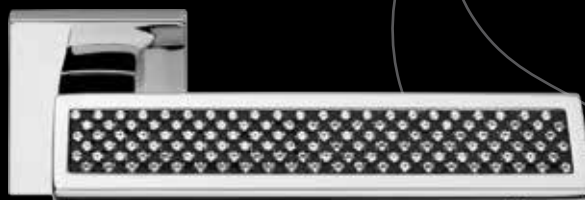

# RIFLESSO BLACK

Patented Design

Finiture RIFLESSO BLACK

**LINEACALI**  
italian collection

CR

CS

OZ

1352 RB 019