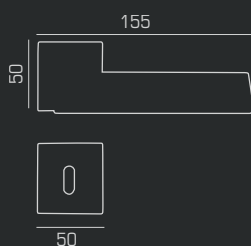

# RIFLESSO BLACK

Patented Design

Finiture RIFLESSO BLACK

**LINEACALI**  
italian collection

CR

CS

OZ

1352 RB 019