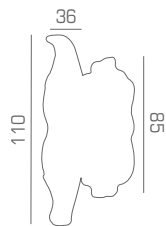

LIBERTY

Patented Design

1160 MX