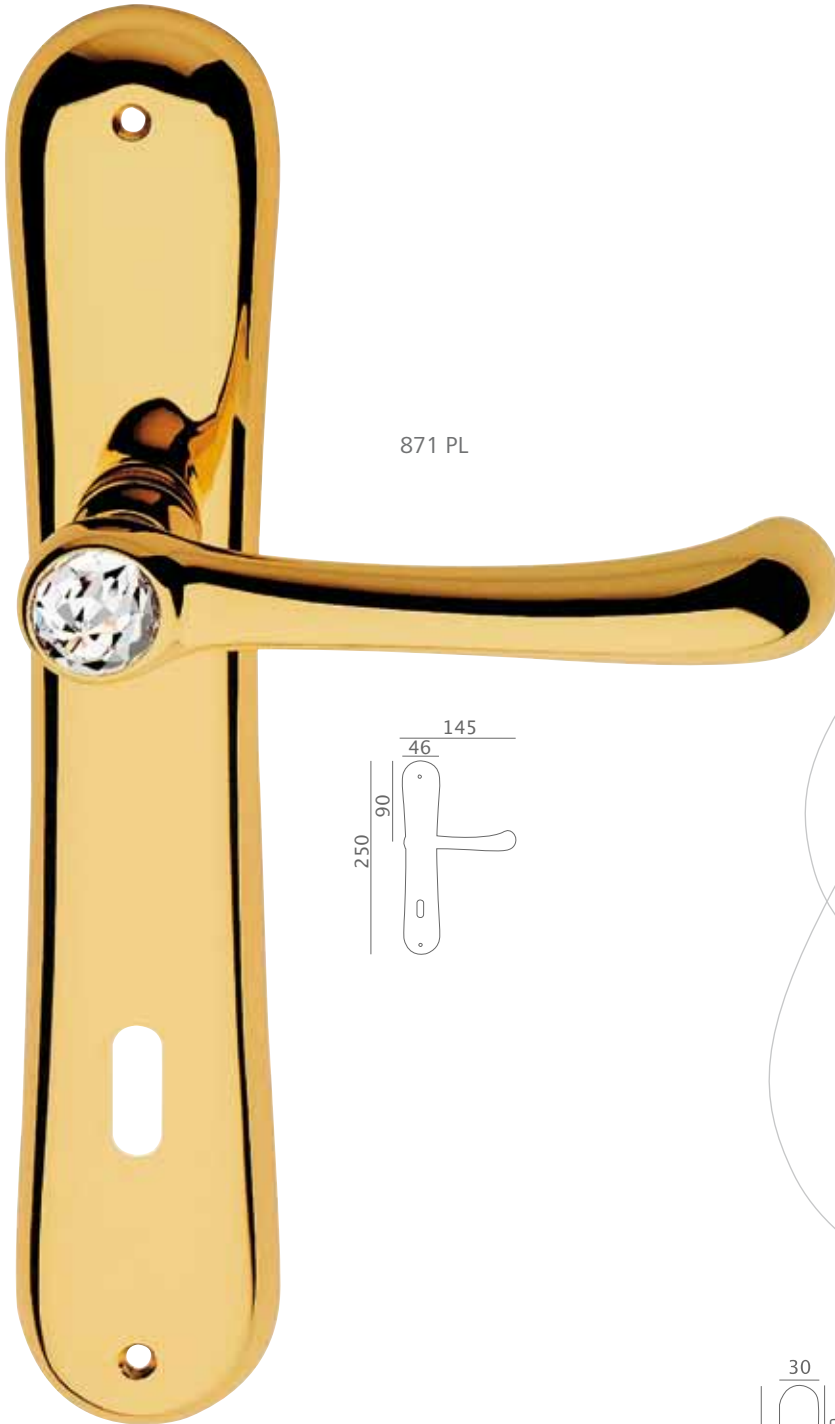

 LINEACALI[®]

IDEA

Made with
**CRYSTAL
LIZED**
SWAROVSKI ELEMENTS

871 RO
OZ crystal

870 RO
AN

IDEA

871 RB 103

871 MX

871 CR

871 PL

871 DK