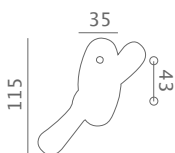

 LINEACALI[®]

IDEA

Made with
**CRYSTAL
LIZED**
SWAROVSKI ELEMENTS

871 RO
OZ crystal

870 RO
AN

IDEA

871 RB 103

871 MX