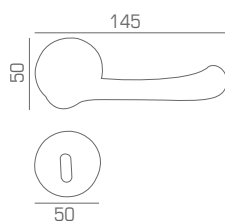

 LINEACALI[®]

IDEA

Made with
**CRYSTAL
LIZED**
SWAROVSKI ELEMENTS

871 RO
OZ crystal

870 RO
AN

IDEA

871 RB 103

871 MX