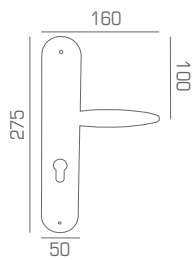

 **LINEACALI[®]**

HAVANA MESH

Made with
**CRYSTAL
LIZED**
SWAROVSKI ELEMENTS

CR

OZ

HAVANA MESH

1090 RB 102

1090 DK

1090 PL

1090 MN 260