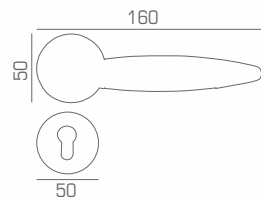

 **LINEACALI[®]**

HAVANA MESH

Made with
**CRYSTAL
LIZED**
SWAROVSKI ELEMENTS

CR

OZ

HAVANA MESH

1090 RB 102

1090 DK