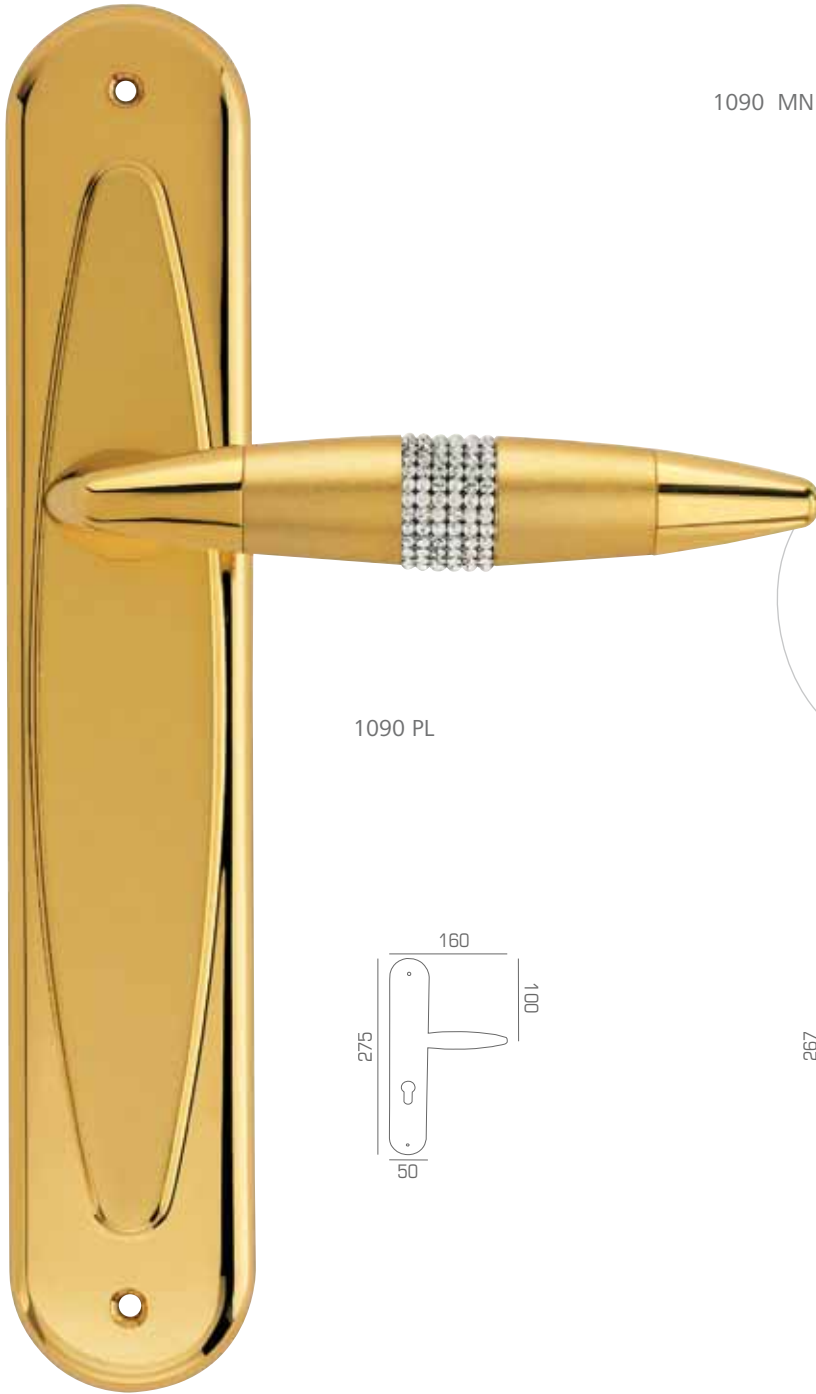

 **LINEACALI[®]**

HAVANA MESH

Made with
**CRYSTAL
LIZED**
SWAROVSKI ELEMENTS

CR

OZ

HAVANA MESH

1090 RB 102

1090 DK

1090 PL

1090 MN 260