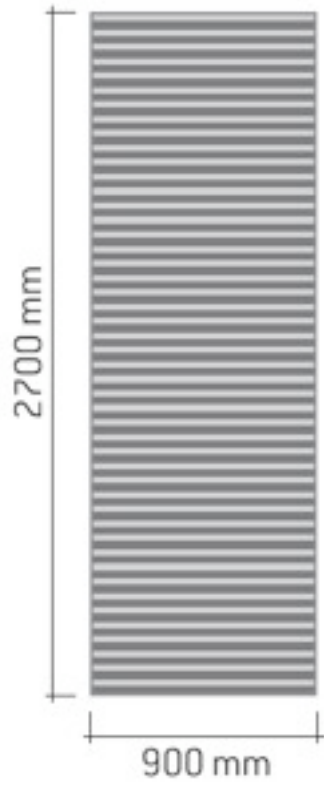

AFFURNITURE

— Modern Solutions For Your Home —

Furniture Boards,
Decorative Panels,
Glass Laminated Wood Veneer

FURNITURE BOARD - AFWL 10A - TWO SIDED PANEL - SEMI TRANSPARENT

- POLYMER TWO -SIDE FINISH WITH NATURAL BAMBOO VENEER - HORIZONTAL PATTERN.
- THE VENEER SURFACE FINISHED WITH NATURAL OIL.
- THE BOARD IS SEMI-TRANSPARENT ON BOTH SIDES.
- COLOR: NATURAL CARBON
- BOARD DIMENSION - 106" x 35" x 3/8"

FURNITURE BOARD - AFWL10A -
TWO SIDED PANEL - SEMI TRANSPARENT

FURNITURE BOARD - AFWL10E -

TWO SIDED PANEL - SEMI TRANSPARENT

- POLYMER TWO -SIDE FINISH WITH NATURAL WENGE VENEER - HORIZONTAL PATTERN.
- THE VENEER SURFACE FINISHED WITH NATURAL OIL.
- THE BOARD IS SEMI-TRANSPARENT ON BOTH SIDES.
- COLOR: DARK BROWN
- BOARD DIMENSION - 106" x 35" x 3/8"

FURNITURE BOARD - AFWL10E -
TWO SIDED PANEL - SEMI TRANSPARENT

FURNITURE BOARD - AFWL20B - TWO SIDED PANEL - SEMI TRANSPARENT

- PLYWOOD AMERICAN WANUT WOOD ALTERNATING WITH SEMI -TRANSPARENT POLYMER.
 - SLAT PATTERN: VERTICAL.
 - FINISHED WITH NATURAL OIL.
 - COLOR: NATURAL.
-
- BOARD DIMENSION: 98-1/2" X 38-1/2" x 3/4"

FURNITURE BOARD - AFSK10 - ONE SIDE PANEL

- HIGH-QUALITY AND DURABLE MATERIAL WITH INTERESTING ELEGANT
- STYLE. RESISTANT TO ABRASION AND TEARING.
- PATTERN: PLAITED FABRIC,
- BASE: PARTICLE BOARD.
- BACK SIDE: FURNITURE FILM (BAVARIA BEECH)
- COLOR: BEIGE.
- BOARD DIMENSIONS: 53' x 35" x 3/8"
- AVAILABLE BOARD THICKNESS: 3/8" or 3/4"