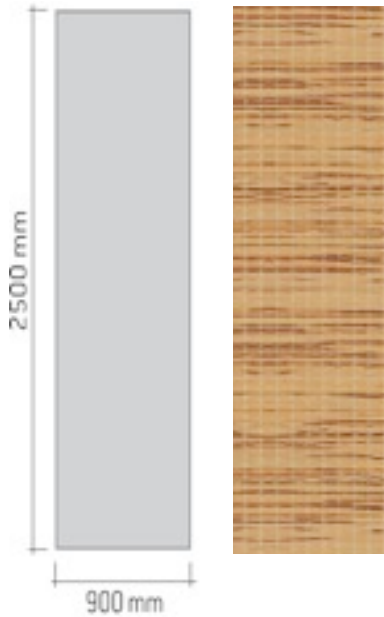

FURNITURE BOARD - AFWL10A -
TWO SIDED PANEL - SEMI TRANSPARENT

FURNITURE BOARD - AFWL10E -

TWO SIDED PANEL - SEMI TRANSPARENT

- POLYMER TWO -SIDE FINISH WITH NATURAL WENGE VENEER - HORIZONTAL PATTERN.
- THE VENEER SURFACE FINISHED WITH NATURAL OIL.
- THE BOARD IS SEMI-TRANSPARENT ON BOTH SIDES.
- COLOR: DARK BROWN
- BOARD DIMENSION - 106" x 35" x 3/8"

- LOOM MAT LAMINATED WITH GLASS
- COLOR: NATURAL.
- BOARD THICKNESS: 5/32"
- ONE SIDE: SAFETY GLASS
- DIMENSIONS: 98" x 35" x 5/32"

LAMINATED GLASS - **AFLGL9A** - TRANSPARENT FROM BOTH SIDE

- LOOM MAT LAMINATED BETWEEN TWO GLASS
- COLOR: NATURAL.
- BOARD THICKNESS: 9/32"
- DOUBLE SIDED: SAFETY GLASS
- DIMENSIONS: 98" x 35" x 9/32"

LAMINATED GLASS - **AFLGL9B** - GLASS FROM ONE SIDE / NOT TRANSPARENT

- LOOM MAT LAMINATED WITH GLASS
- COLOR: NATURAL.
- BOARD THICKNESS: 5/32"
- ONE SIDE: SAFETY GLASS
- DIMENSIONS: 98" x 35" x 5/32"

LAMINATED GLASS - AFLGL3A - TRANSPARENT FROM BOTH SIDE

- LOOM MAT LAMINATED BETWEEN TWO GLASS
- COLOR: NATURAL.
- BOARD THICKNESS: 9/32"
- DOUBLE SIDED: SAFETY GLASS
- DIMENSIONS: 98" x 35" x 9/32"

LAMINATED GLASS - AFLGL3B - GLASS FROM ONE SIDE / NOT TRANSPARENT