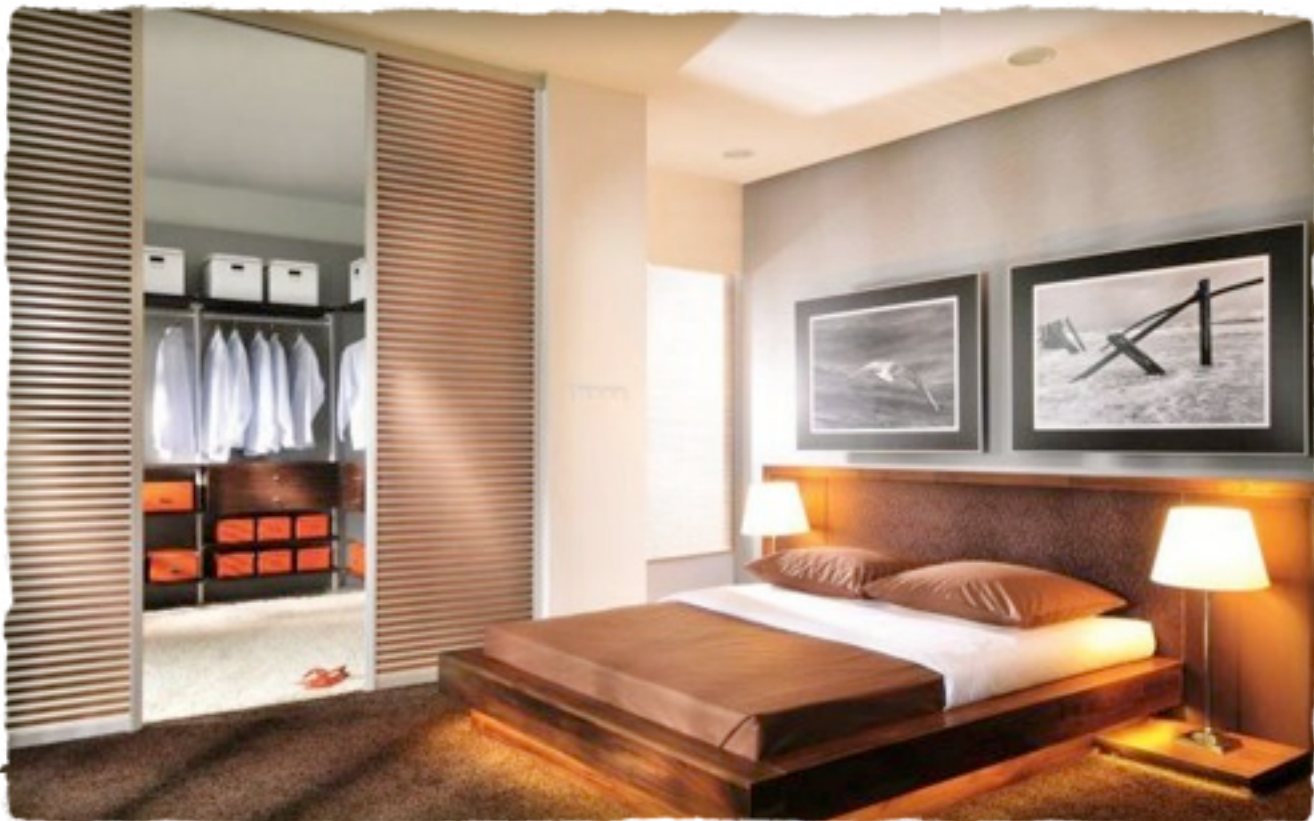

AFFURNITURE

— Modern Solutions For Your Home —

Furniture Boards,
Decorative Panels,
Glass Laminated Wood Veneer

FURNITURE BOARD - AFWL 10A - TWO SIDED PANEL - SEMI TRANSPARENT

- POLYMER TWO -SIDE FINISH WITH NATURAL BAMBOO VENEER - HORIZONTAL PATTERN.
- THE VENEER SURFACE FINISHED WITH NATURAL OIL.
- THE BOARD IS SEMI-TRANSPARENT ON BOTH SIDES.
- COLOR: NATURAL CARBON
- BOARD DIMENSION - 106" x 35" x 3/8"

FURNITURE BOARD - AFWL10A -
TWO SIDED PANEL - SEMI TRANSPARENT

FURNITURE BOARD - AFWL10E -

TWO SIDED PANEL - SEMI TRANSPARENT

- POLYMER TWO -SIDE FINISH WITH NATURAL WENGE VENEER - HORIZONTAL PATTERN.
- THE VENEER SURFACE FINISHED WITH NATURAL OIL.
- THE BOARD IS SEMI-TRANSPARENT ON BOTH SIDES.
- COLOR: DARK BROWN
- BOARD DIMENSION - 106" x 35" x 3/8"