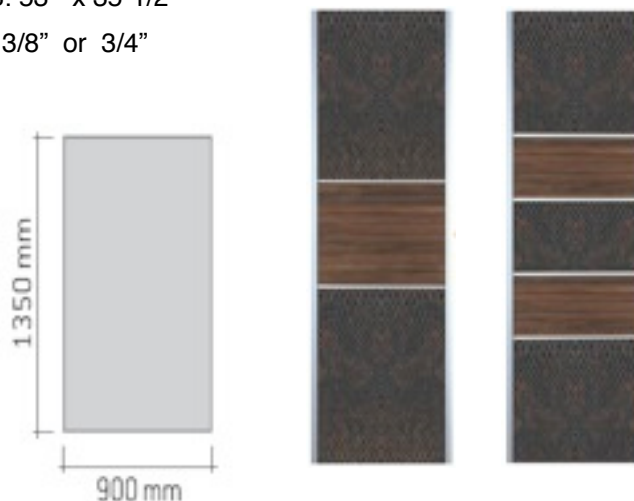

FURNITURE BOARD - AFSK9 - ONE SIDE PANEL

- HIGH-QUALITY AND DURABLE MATERIAL WITH INTERESTING ELEGANT STYLE.
- RESISTANT TO TO ABRASION AND TEARING.
- PATTERN: ANACONDA.
- COLOR: BROWN
- BASE: PARTICLE BOARD.
- BACK SIDE: FURNITURE FILM (BAVARIA BEECH).
- BOARD DIMENSIONS: 53" x 35-1/2"
- BOARD THICKNESS: 3/8" or 3/4"