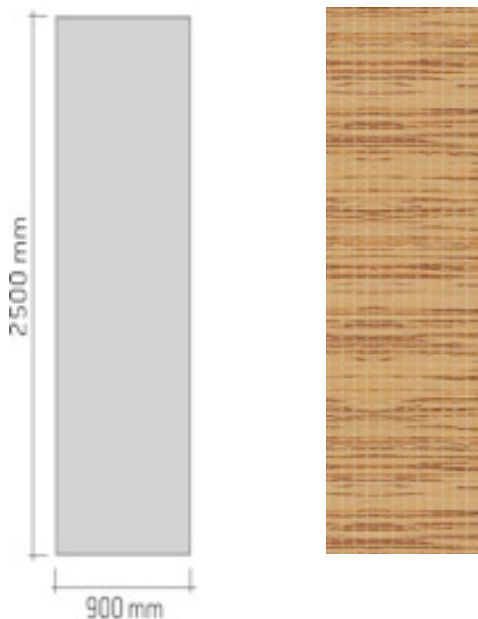

LAMINATED GLASS - AFLGL3B - GLASS FROM ONE SIDE / NOT TRANSPARENT

- LOOM MAT LAMINATED WITH GLASS
- COLOR: NATURAL.
- BOARD THICKNESS: 5/32"
- ONE SIDE: SAFETY GLASS
- DIMENSIONS: 98" x 35" x 5/32"