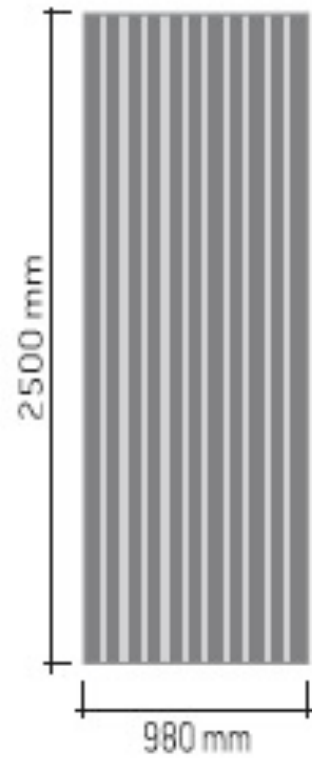

AFFURNITURE

— Modern Solutions For Your Home —

Furniture Boards,
Decorative Panels,
Glass Laminated Wood Veneer

FURNITURE BOARD - AFWL 10A - TWO SIDED PANEL - SEMI TRANSPARENT

- POLYMER TWO -SIDE FINISH WITH NATURAL BAMBOO VENEER - HORIZONTAL PATTERN.
- THE VENEER SURFACE FINISHED WITH NATURAL OIL.
- THE BOARD IS SEMI-TRANSPARENT ON BOTH SIDES.
- COLOR: NATURAL CARBON
- BOARD DIMENSION - 106" x 35" x 3/8"

FURNITURE BOARD - AFWL10A -
TWO SIDED PANEL - SEMI TRANSPARENT

FURNITURE BOARD - AFWL10E -

TWO SIDED PANEL - SEMI TRANSPARENT

- POLYMER TWO -SIDE FINISH WITH NATURAL WENGE VENEER - HORIZONTAL PATTERN.
- THE VENEER SURFACE FINISHED WITH NATURAL OIL.
- THE BOARD IS SEMI-TRANSPARENT ON BOTH SIDES.
- COLOR: DARK BROWN
- BOARD DIMENSION - 106" x 35" x 3/8"

FURNITURE BOARD - AFWL10E -
TWO SIDED PANEL - SEMI TRANSPARENT

FURNITURE BOARD - AFWL20B - TWO SIDED PANEL - SEMI TRANSPARENT

- PLYWOOD AMERICAN WANUT WOOD ALTERNATING WITH SEMI -TRANSPARENT POLYMER.
 - SLAT PATTERN: VERTICAL.
 - FINISHED WITH NATURAL OIL.
 - COLOR: NATURAL.
-
- BOARD DIMENSION: 98-1/2" X 38-1/2" x 3/4"

FURNITURE BOARD - AFSK10 - ONE SIDE PANEL

- HIGH-QUALITY AND DURABLE MATERIAL WITH INTERESTING ELEGANT
- STYLE. RESISTANT TO ABRASION AND TEARING.
- PATTERN: PLAITED FABRIC,
- BASE: PARTICLE BOARD.
- BACK SIDE: FURNITURE FILM (BAVARIA BEECH)
- COLOR: BEIGE.
- BOARD DIMENSIONS: 53' x 35" x 3/8"
- AVAILABLE BOARD THICKNESS: 3/8" or 3/4"