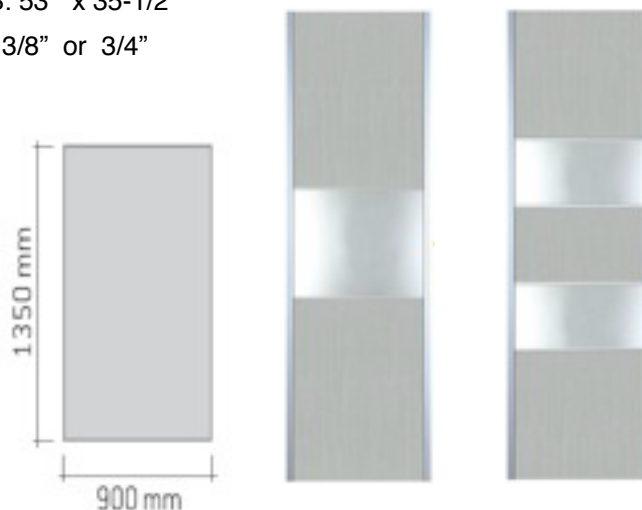

FURNITURE BOARD - AFSK1 - ONE SIDE PANEL

- HIGH-QUALITY AND DURABLE MATERIAL WITH INTERESTING ELEGANT STYLE.
- RESISTANT TO TO ABRASION AND TEARING.
- PATTERN: SUEDE
- COLOR: LIGHT GREY
- BASE: PARTICLE BOARD.
- BACK SIDE: FURNITURE FILM (BAVARIA BEECH).
- BOARD DIMENSIONS: 53" x 35-1/2"
- BOARD THICKNESS: 3/8" or 3/4"