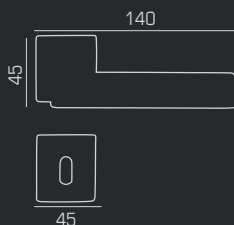

# CORNER-ZINCRAI

Finiture CORNER-ZINCRAL

**LINEACALI**  
italian collection

CR

CS

505 RB 014

505 DK