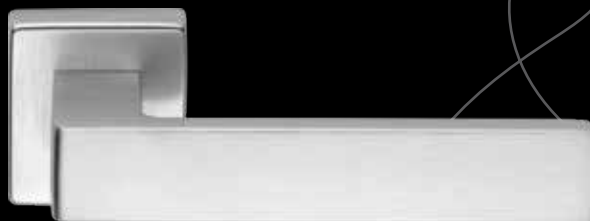

# CORNER-ZINCRAI

Finiture CORNER-ZINCRAL

**LINEACALI**  
italian collection

CR

CS

505 RB 014

505 DK