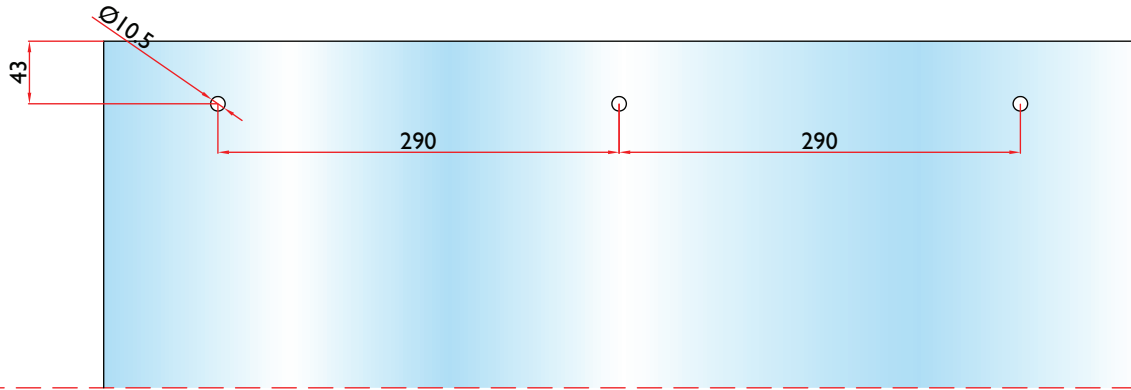

MAGIC VETRO

MISURE DI TAGLIO DEI PROFILI
PROFILES CUTTING MEASUREMENTS